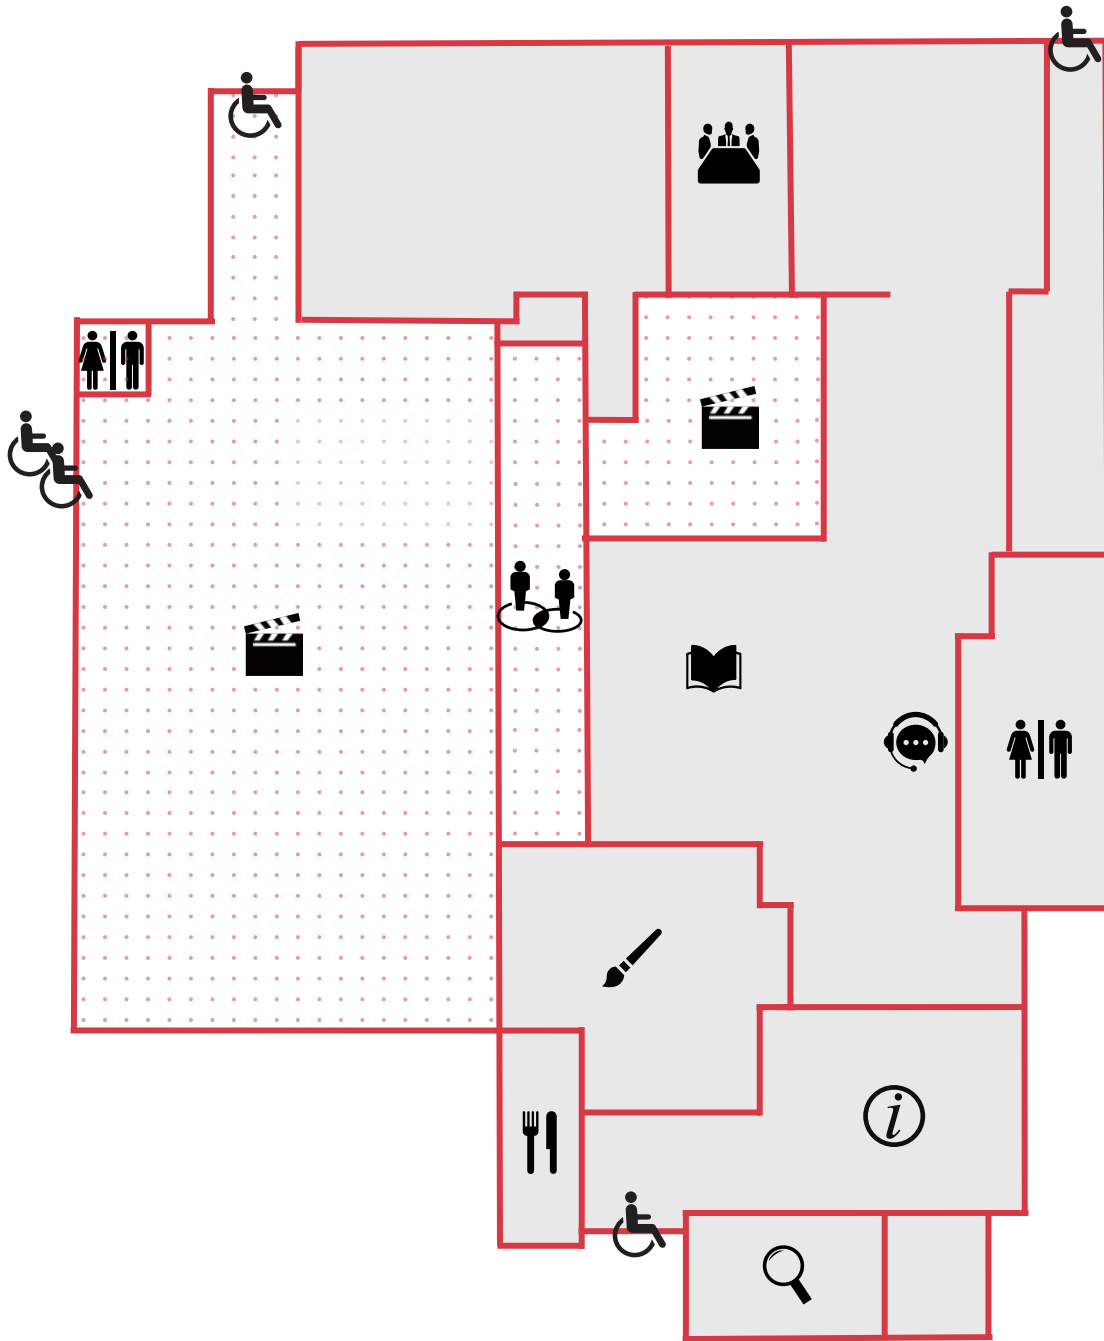

GOONDIWINDI REGIONAL CIVIC CENTRE LAYOUT

CAR PARKING VIA MARSHALL ST

CAR PARKING VIA BOWEN ST CARPARK

	Art Gallery		Family History Room		Shared Space
	Cinema		Historical Boardroom		Toilets
	Customer Service		Kitchen		Visitor Information Centre
	Disabled Access		Library		Hireable Area