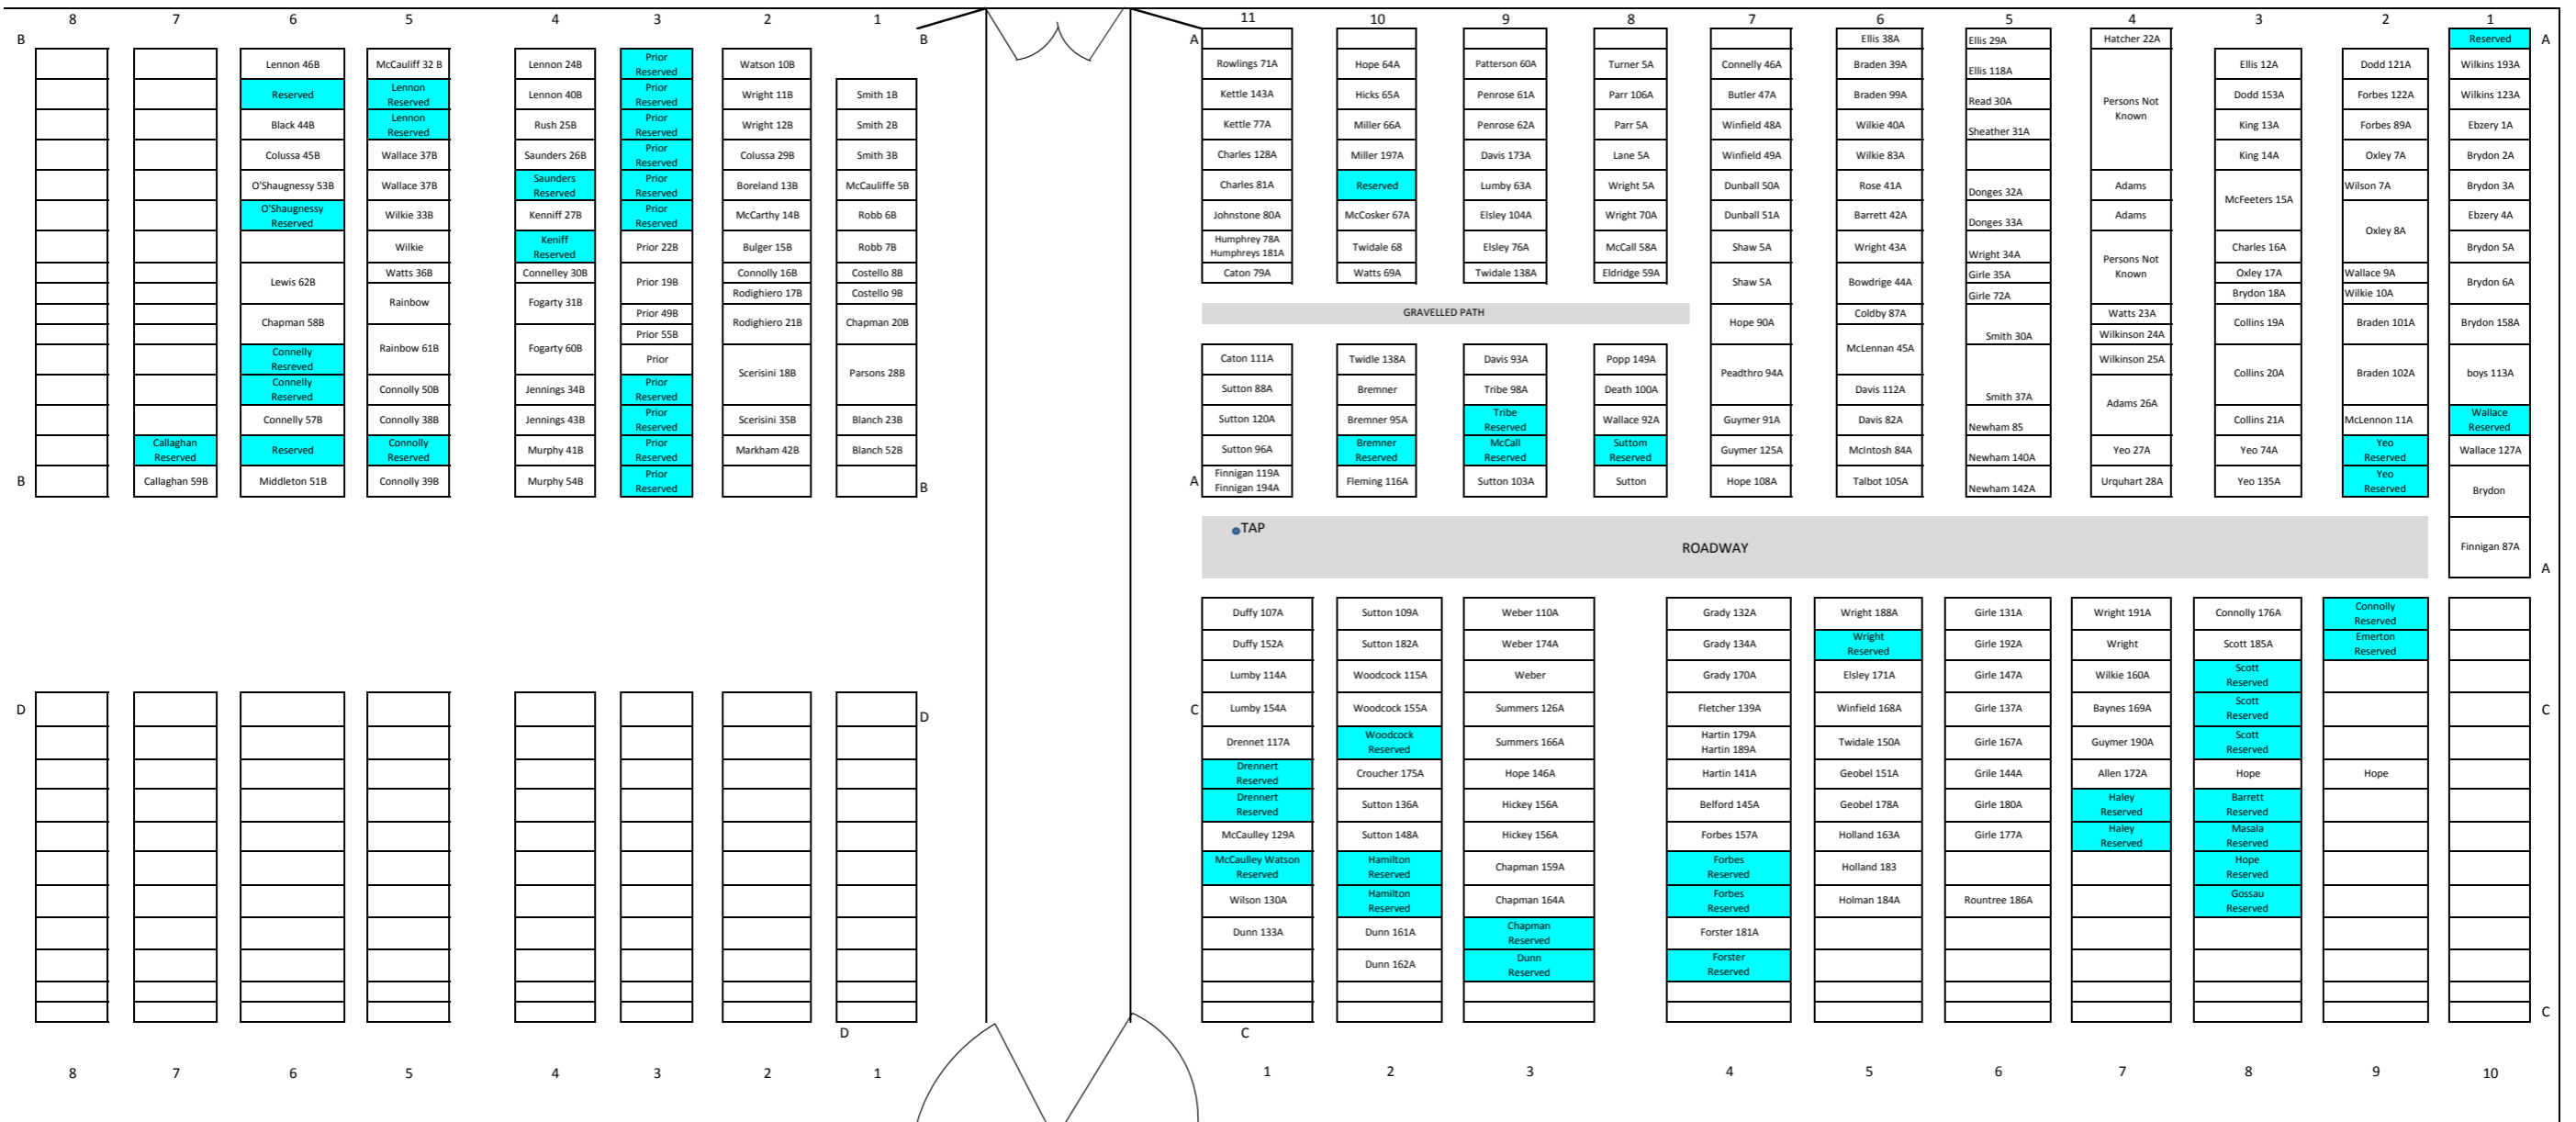

HIGHWAY

YELARBON CEMETERY