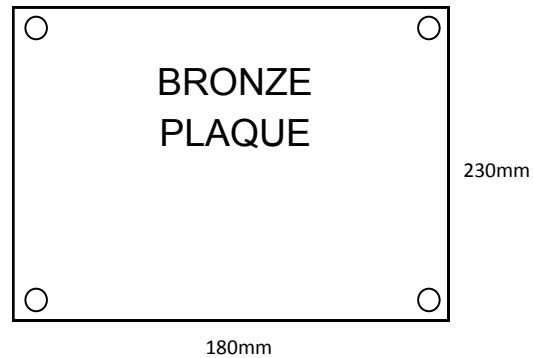

COLUMBARIUM URN & PLAQUE SIZES

Inglewood and Texas

INCLUDING VASE INFORMATION

SINGLE NICHE

MAXIMUM URN SIZE

125mm (H) x 165mm (W) x 350mm (D)

PLAQUE REQUIREMENTS

BRONZE 230mm (H) x 180mm (W)

Allow for screw holes **

** However Council can drill these to suit wall

COLUMBARIUM VASE

Approx

Height

68mm

Council has an approved vase for placing on the columbarium wall.

The vase is brass painted brown to match the colouring of the wall plaques.