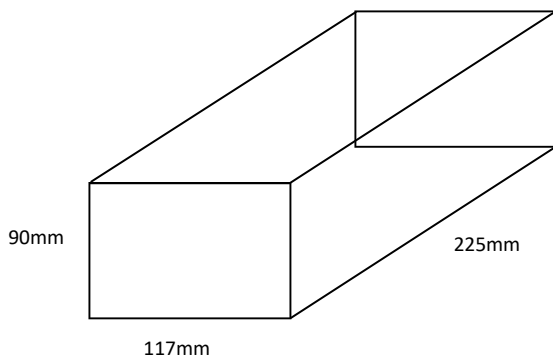

COLUMBARIUM URN & PLAQUE SIZES

Inglewood and Texas

INCLUDING VASE INFORMATION

SINGLE NICHE

MAXIMUM URN SIZE

125mm (H) x 165mm (W) x 350mm (D)

PLAQUE REQUIREMENTS

BRONZE 230mm (H) x 180mm (W)

Allow for screw holes **

** However Council can drill these to suit wall

COLUMBARIUM VASE

Approx

Height

68mm

Council has an approved vase for placing on the columbarium wall.

The vase is brass painted brown to match the colouring of the wall plaques.