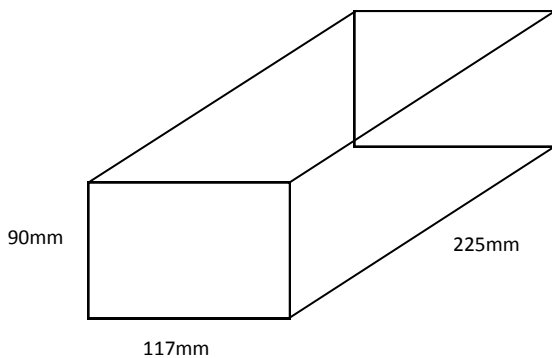

COLUMBARIUM URN & PLAQUE SIZES

Inglewood and Texas

INCLUDING VASE INFORMATION

SINGLE NICHE

MAXIMUM URN SIZE

125mm (H) x 165mm (W) x 350mm (D)

PLAQUE REQUIREMENTS

BRONZE 230mm (H) x 180mm (W)

Allow for screw holes **

** However Council can drill these to suit wall

COLUMBARIUM VASE

Approx

Height

68mm

Council has an approved vase for placing on the columbarium wall.

The vase is brass painted brown to match the colouring of the wall plaques.