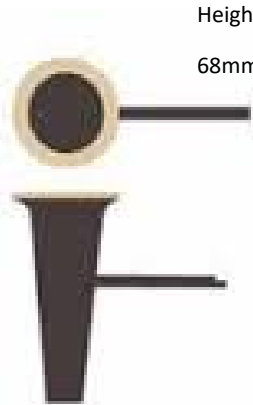

COLUMBARIUM URN & PLAQUE SIZES

Inglewood and Texas

INCLUDING VASE INFORMATION

SINGLE NICHE

MAXIMUM URN SIZE

125mm (H) x 165mm (W) x 350mm (D)

PLAQUE REQUIREMENTS

BRONZE 230mm (H) x 180mm (W)

Allow for screw holes **

** However Council can drill these to suit wall

COLUMBARIUM VASE

Approx

Height

68mm

Council has an approved vase for placing on the columbarium wall.

The vase is brass painted brown to match the colouring of the wall plaques.