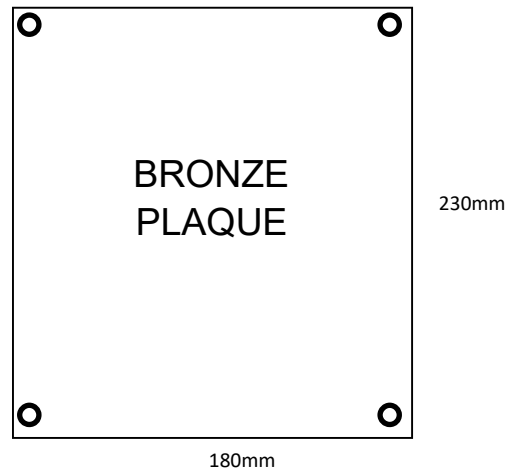

COLUMBARIUM URN & PLAQUE SIZES

Inglewood and Texas

INCLUDING VASE INFORMATION

SINGLE NICHE

MAXIMUM URN SIZE

125mm (H) x 165mm (W) x 350mm (D)

PLAQUE REQUIREMENTS

BRONZE 230mm (H) x 180mm (W)

Allow for screw holes **

** However Council can drill these to suit wall

COLUMBARIUM VASE

Approx

Height

68mm

Council has an approved vase for placing on the columbarium wall.

The vase is brass painted brown to match the colouring of the wall plaques.