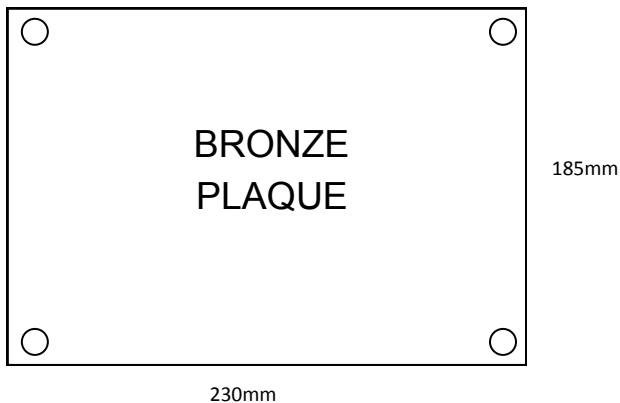

COLUMBARIUM URN & PLAQUE SIZES

WALL 2

INCLUDING VASE INFORMATION

SINGLE NICHE

MAXIMUM URN SIZE

120mm (H) x 150mm (W) x 260mm (D)

PLAQUE REQUIREMENTS

BRONZE 185mm (H) x 230mm (W)

Allow for screw holes **

** However Council will drill these to suit wall

COLUMBARIUM VASE

Council has an approved vase for placing on the columbarium wall.

The vase is brass painted brown to match the colouring of the wall plaques.