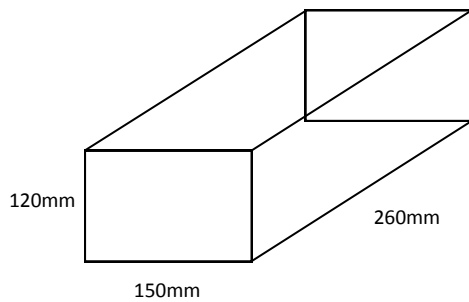

COLUMBARIUM URN & PLAQUE SIZES

WALL 2

INCLUDING VASE INFORMATION

SINGLE NICHE

MAXIMUM URN SIZE

120mm (H) x 150mm (W) x 260mm (D)

PLAQUE REQUIREMENTS

BRONZE 185mm (H) x 230mm (W)