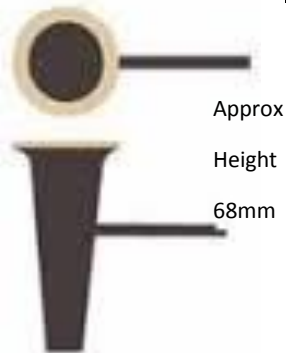

COLUMBARIUM URN & PLAQUE SIZES

WALL 2

INCLUDING VASE INFORMATION

SINGLE NICHE

MAXIMUM URN SIZE

120mm (H) x 150mm (W) x 260mm (D)

PLAQUE REQUIREMENTS

BRONZE 185mm (H) x 230mm (W)

Allow for screw holes **

** However Council will drill these to suit wall

COLUMBARIUM VASE

Council has an approved vase for placing on the columbarium wall.

The vase is brass painted brown to match the colouring of the wall plaques.