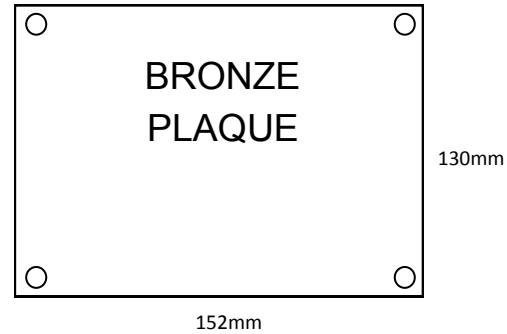

COLUMBARIUM URN & PLAQUE SIZES

WALL 1

INCLUDING VASE INFORMATION

SINGLE NICHE (STANDARD)

MAXIMUM URN SIZE

90mm (H) x 117mm (W) x 225mm (D)

PLAQUE REQUIREMENTS

BRONZE 130mm (H) x 152mm (W)

**** IMPORTANT INFORMATION REGARDING PLAQUE SIZE**

Single Niche (Large) plaques are permitted but are reserved for use in the bottom row only, Row F.

COLUMBARIUM VASE

Council has an approved vase for placing on the columbarium wall.