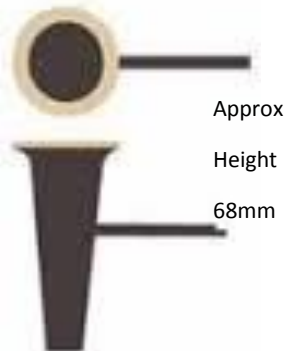

COLUMBARIUM URN & PLAQUE SIZES

WALL 1

INCLUDING VASE INFORMATION

SINGLE NICHE (STANDARD)

MAXIMUM URN SIZE

90mm (H) x 117mm (W) x 225mm (D)

PLAQUE REQUIREMENTS

BRONZE 130mm (H) x 152mm (W)

Allow for screw holes **

** However Council will drill these to suit wall

SINGLE NICHE (LARGE)

PLAQUE REQUIREMENTS

SINGLE NICHE LARGE

Allow space for screw holes

** However Council will drill these to suit wall

**** IMPORTANT INFORMATION REGARDING PLAQUE SIZE**

Single Niche (Large) plaques are permitted but are reserved for use in the bottom row only, Row F.

COLUMBARIUM VASE

Council has an approved vase for placing on the columbarium wall.