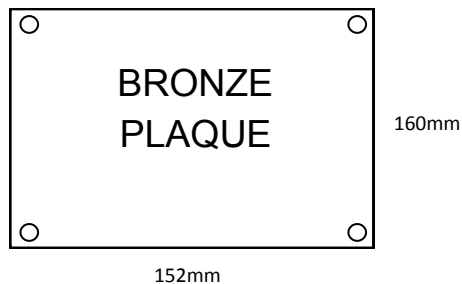

SINGLE NICHE (LARGE)

PLAQUE REQUIREMENTS

SINGLE NICHE LARGE

Allow space for screw holes

** However Council will drill these to suit wall

**** IMPORTANT INFORMATION REGARDING PLAQUE SIZE**

Single Niche (Large) plaques are permitted but are reserved for use in the bottom row only, Row F.

COLUMBARIUM VASE