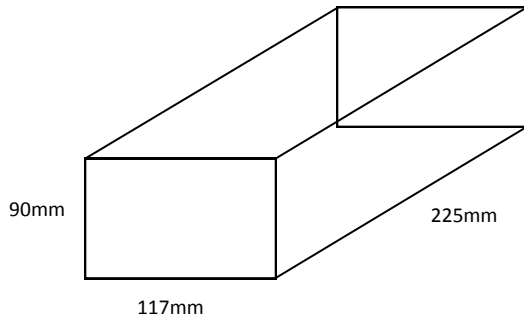

COLUMBARIUM URN & PLAQUE SIZES

WALL 1

INCLUDING VASE INFORMATION

SINGLE NICHE (STANDARD)

MAXIMUM URN SIZE

90mm (H) x 117mm (W) x 225mm (D)

PLAQUE REQUIREMENTS

BRONZE 130mm (H) x 152mm (W)