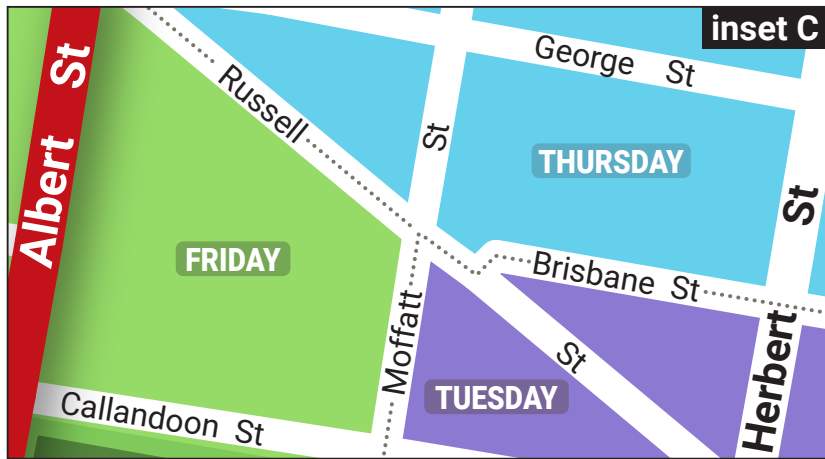

QUEENSLAND

Goondiwindi

inset A
(see other sheet)

inset B
(see other sheet)

0 500
Metres
© mapuccino 2018
www.mapuccino.com.au
Published June 2018.

NEW
SOUTH
WALES

Goondiwindi
REGIONAL
COUNCIL

Collection Service Area Map

- Purple area - Tuesday
- Blue area - Thursday
- Green area - Friday

Collection Service Area Map

- Purple area - Tuesday
- Blue area - Thursday
- Green area - Friday

0 200
Metres
© mapuccino 2018
www.mapuccino.com.au
Published June 2018.

Collection Service Area Map REGIONAL AREAS

 Yellow Area – Monday

 Red Area – Wednesday