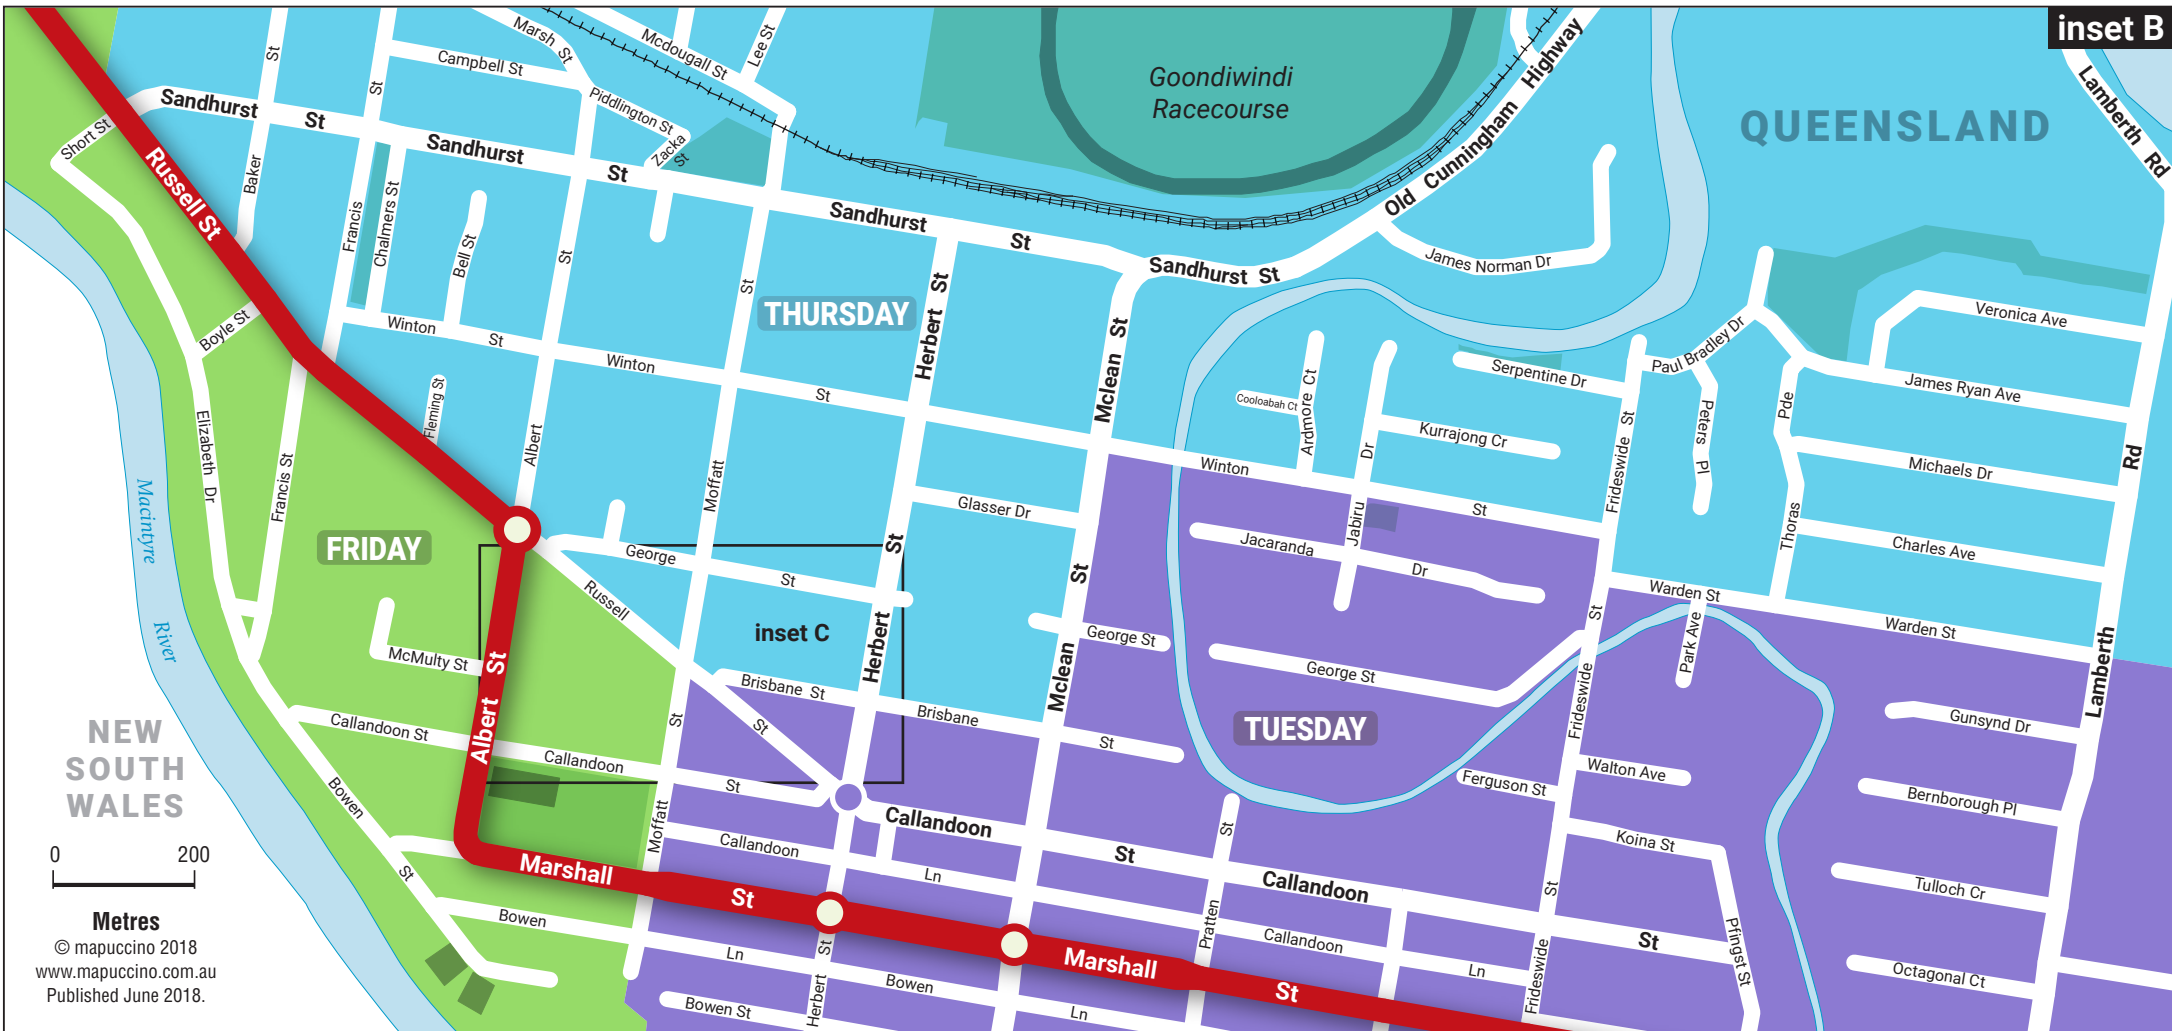

QUEENSLAND

Goondiwindi

inset A
(see other sheet)

inset B
(see other sheet)

0 500
Metres
© mapuccino 2018
www.mapuccino.com.au
Published June 2018.

NEW
SOUTH
WALES

Goondiwindi
REGIONAL
COUNCIL

Collection Service Area Map

- Purple area - Tuesday
- Blue area - Thursday
- Green area - Friday

Collection Service Area Map

- Purple area - Tuesday
- Blue area - Thursday
- Green area - Friday

0 200
Metres
© mapuccino 2018
www.mapuccino.com.au
Published June 2018.

Collection Service Area Map REGIONAL AREAS

 Yellow Area – Monday

 Red Area – Wednesday